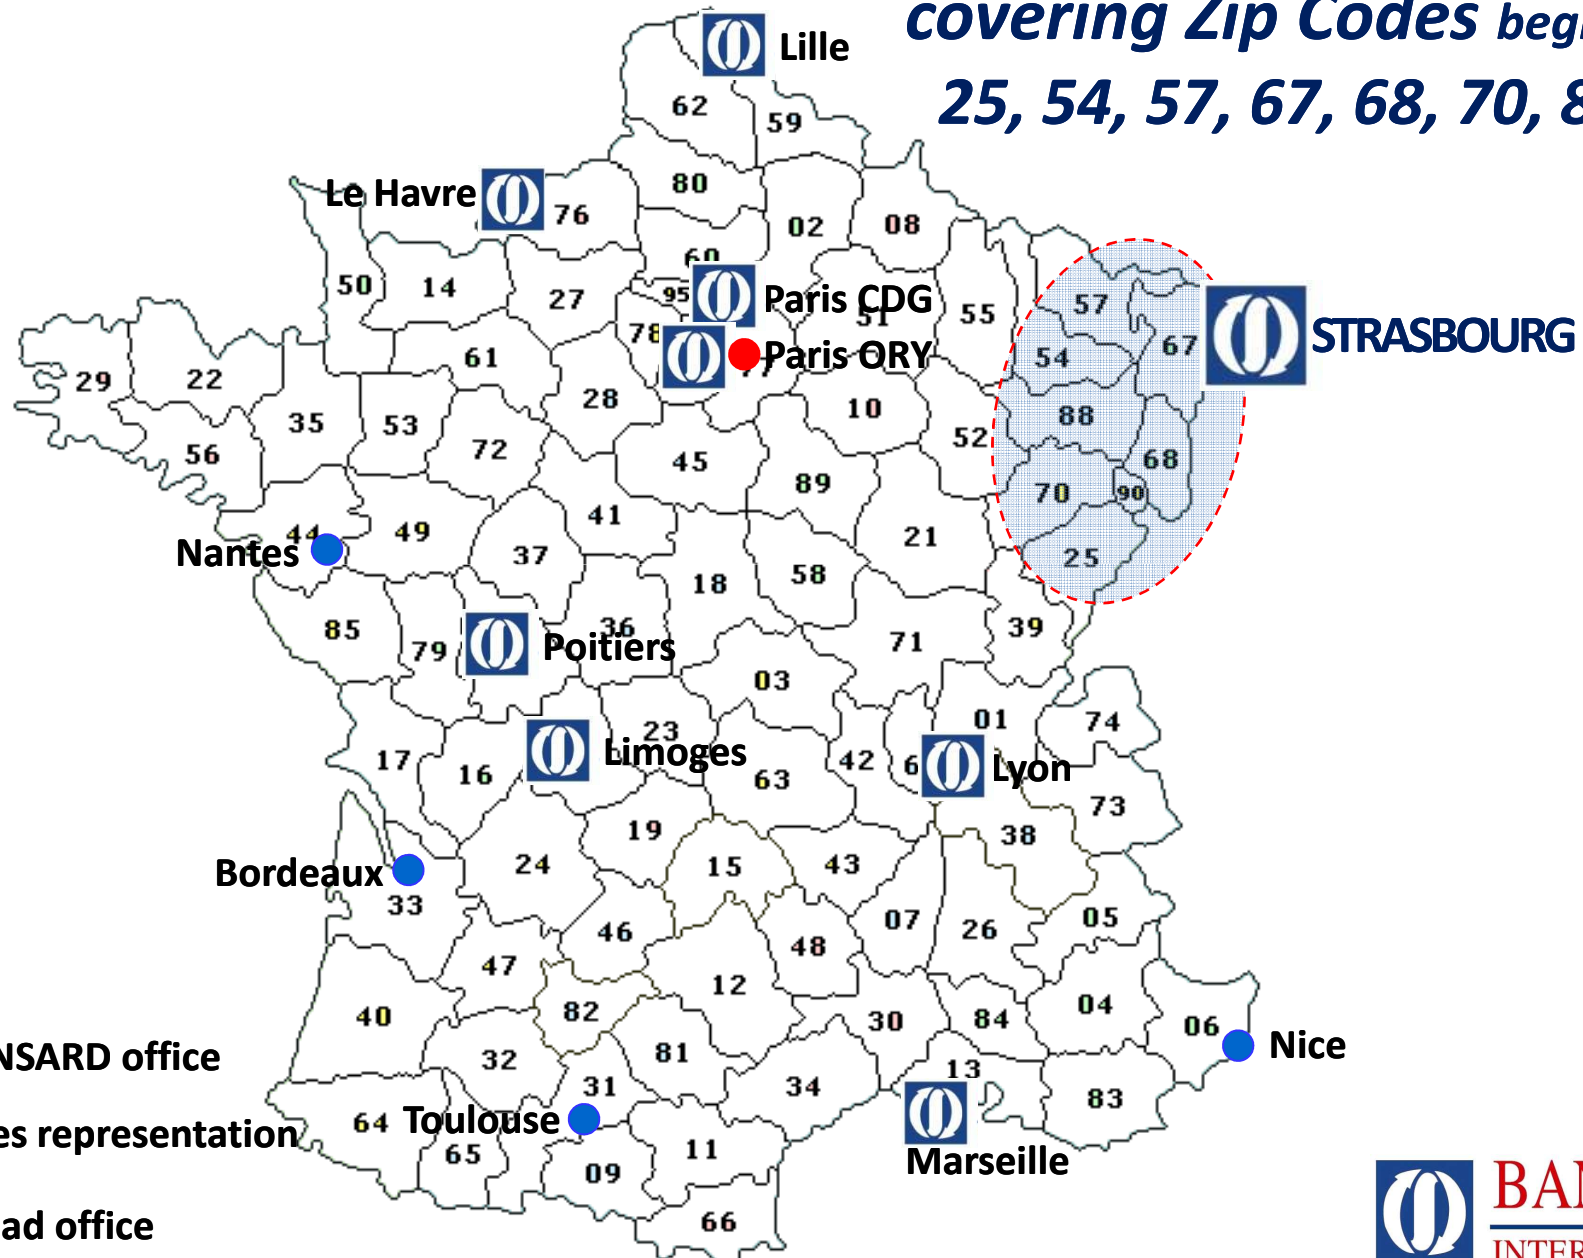

STRASBOURG office

*covering Zip Codes beginning by
25, 54, 57, 67, 68, 70, 88, 90*